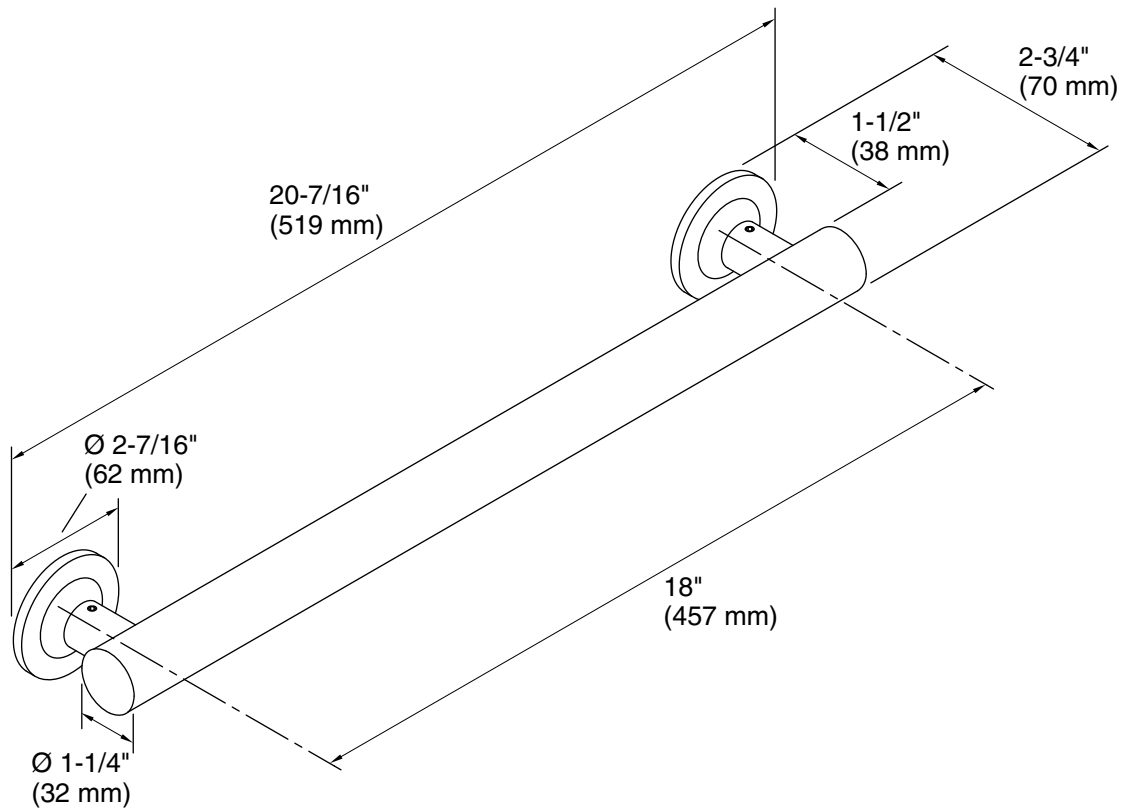

Technical Information

All product dimensions are nominal.

Material: Metal

Notes

Measure your actual product for roughing-in details.

WARNING: Risk of personal injury. The wall plates on the grab bar must be mounted to a brace between the wall studs. This will ensure that the weight of the user is adequately supported.